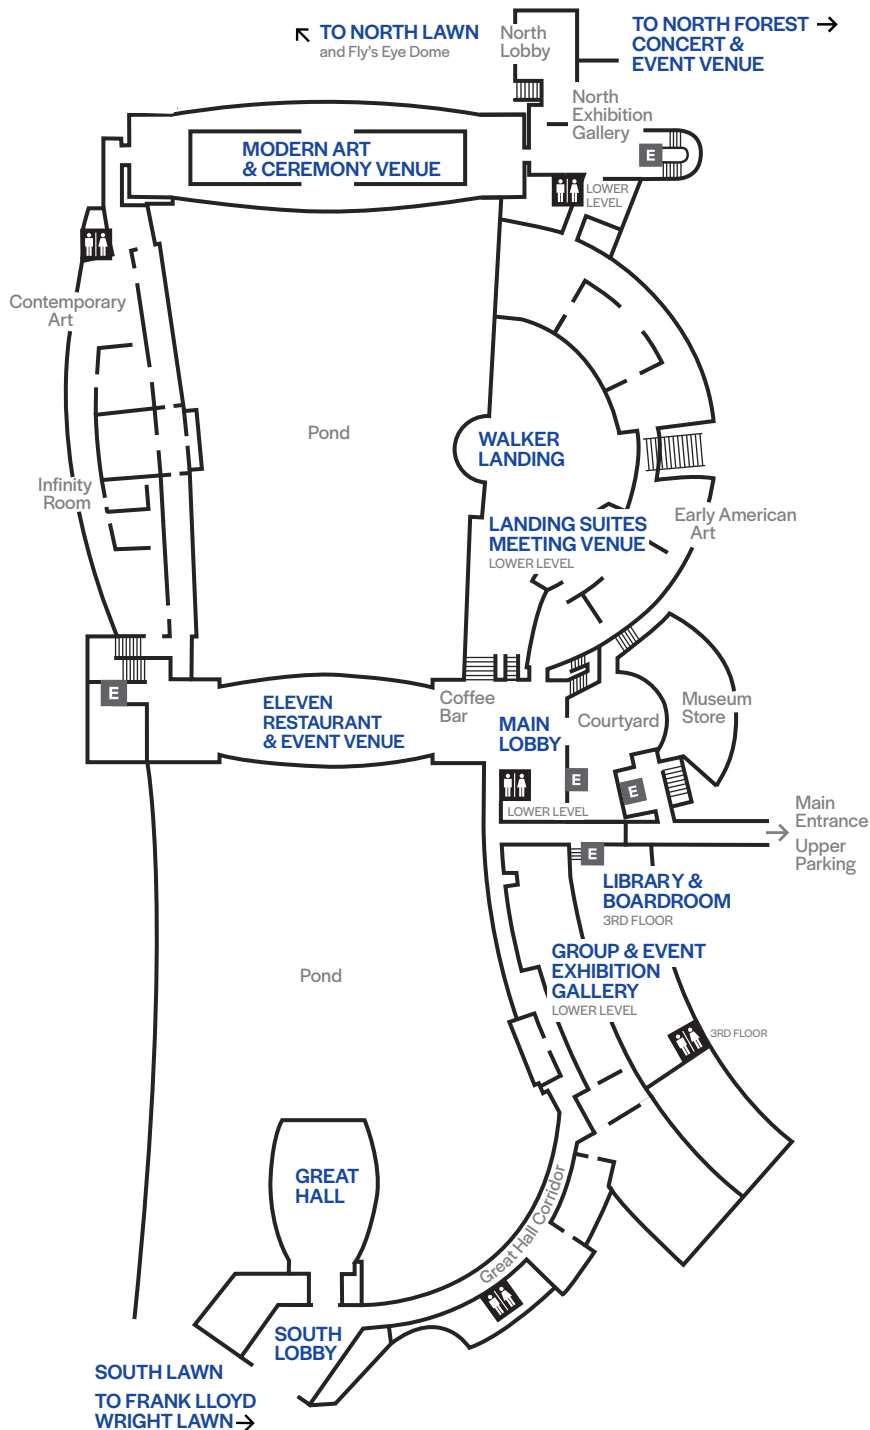

CRYSTAL BRIDGES EVENT VENUES

Crystal Bridges
Museum of American Art

CONTACT

Jessica Gorman
Special Events Manager
479.657.2395
SpecialEvents@CrystalBridges.org

SPACE	DIMENSIONS	SQUARE FOOTAGE	CEILING HEIGHT	CLASSROOM	THEATER	60" BANQUET" 10 PAX	RECEPTION	BOARDROOM
GREAT HALL	77 x 53	3953	29	200	450	260	450	N/A
SOUTH LOBBY	41 x 44	1800	10' 10"	N/A	N/A	N/A	80	N/A
SOUTH LAWN	81 x 47	3800	N/A	N/A	200	150	300	N/A
FRANK LLOYD WRIGHT LAWN	74 x 104	4500	N/A	N/A	350	250	300	N/A
ELEVEN	119 x 45	6119	29	N/A	400	350	600	N/A
WALKER LANDING	144 x 58	8300	N/A	N/A	300	N/A	400	N/A
MODERN ART & CEREMONY VENUE	54 x 29	906	28'5"	N/A	150	N/A	N/A	N/A
NORTH LAWN	180 x 755	N/A	N/A	N/A	N/A	200	300	N/A
NORTH FOREST	200 x 100	N/A	N/A	N/A	400	300	600	N/A
LANDING SUITE A, B, C	28 x 25	649	9'11"	40	60	30	50	25
BOARDROOM	21 x 31	651	11	N/A	N/A	N/A	N/A	18
SEMINAR ROOM	13 x 24	273	11'5"	N/A	N/A	N/A	N/A	16